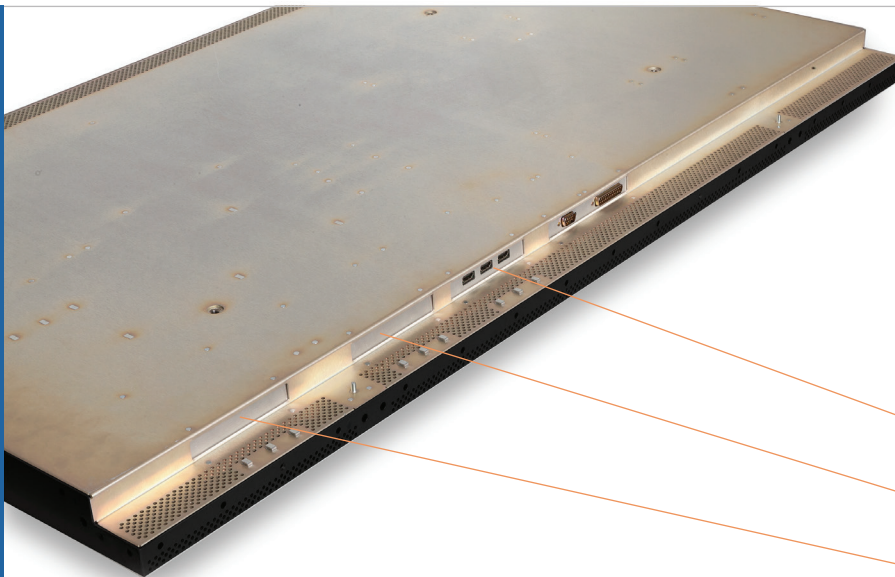

*PLEASE INQUIRE FOR STANDARD DEFINITION LCD MONITORS

4K MODULAR MONITORS

INPUTS YOUR WAY

The first of its kind, the ACS 4K Modular Monitor offers a simple yet effective solution for complex input needs: you choose the inputs. In addition to displaying stunning image detail in a class of its own, this innovative monitor eliminates the headache of trying to match your needs to predetermined combinations – your monitor, your choice.

CUSTOMIZED INPUTS

*Low profile**

Customizable input modules allow various input combinations

Depending on the size, 4K Modular Monitors have two or three input modules, each housing an input method that you select. Standard input modules include HDMI**, SDI and Composite/Component. Ethernet and Audio Output are also available as module options.